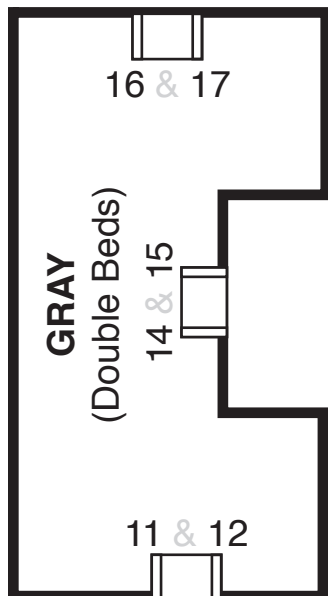

PARKING

PLAY GROUND

Old Sturbridge Inn and Reeder Family Lodges

8:00 am – 8:00 pm

PARKING

OLIVER WIGHT

Office

ICE