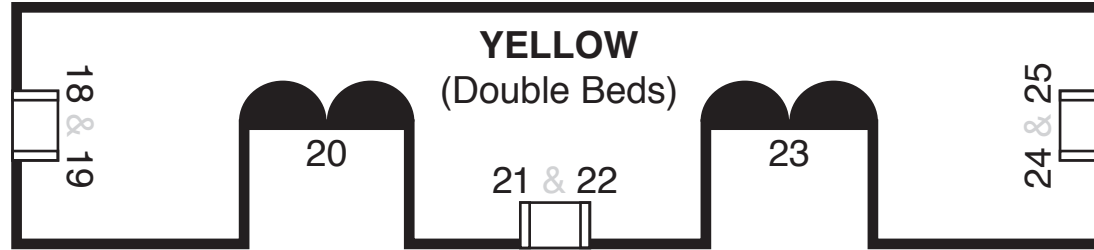

PARKING

PLAY GROUND

Old Sturbridge Inn and Reeder Family Lodges

8:00 am – 8:00 pm

PARKING

OLIVER WIGHT

OLD STURBRIDGE VILLAGE
Sturbridge, Massachusetts

MAKE HISTORY! WWW.OSV.ORG