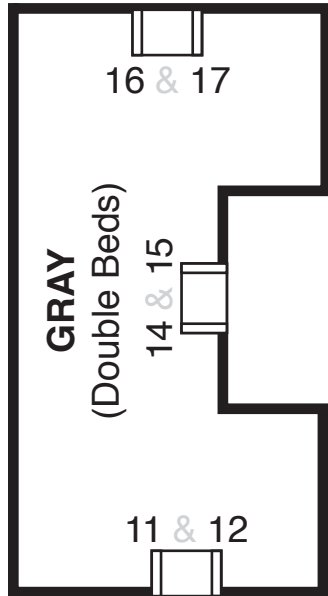

PARKING

PLAY GROUND

Old Sturbridge Inn and Reeder Family Lodges

8:00 am – 8:00 pm

PARKING

OLIVER WIGHT

OLD STURBRIDGE VILLAGE
Sturbridge, Massachusetts

MAKE HISTORY! WWW.OSV.ORG