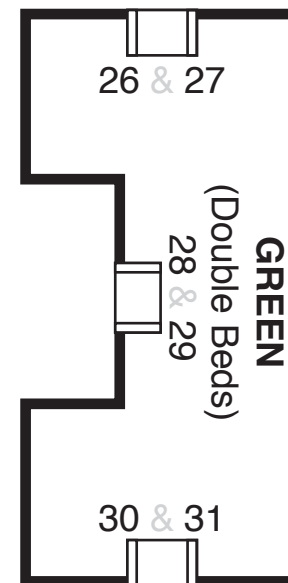

PARKING

PLAY GROUND

Old Sturbridge Inn and Reeder Family Lodges

8:00 am – 8:00 pm

PARKING

OLIVER WIGHT

Office

ICE