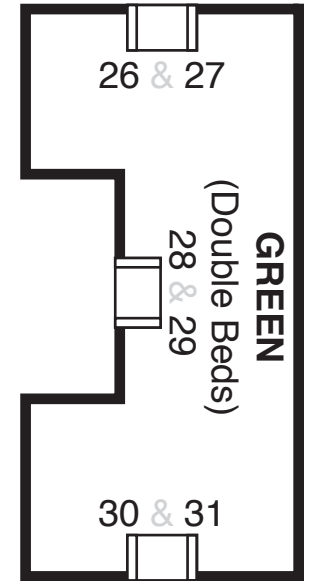

PARKING

PLAY GROUND

Old Sturbridge Inn and Reeder Family Lodges

8:00 am – 8:00 pm

PARKING

OLIVER WIGHT

OLD STURBRIDGE VILLAGE
Sturbridge, Massachusetts

MAKE HISTORY! WWW.OSV.ORG